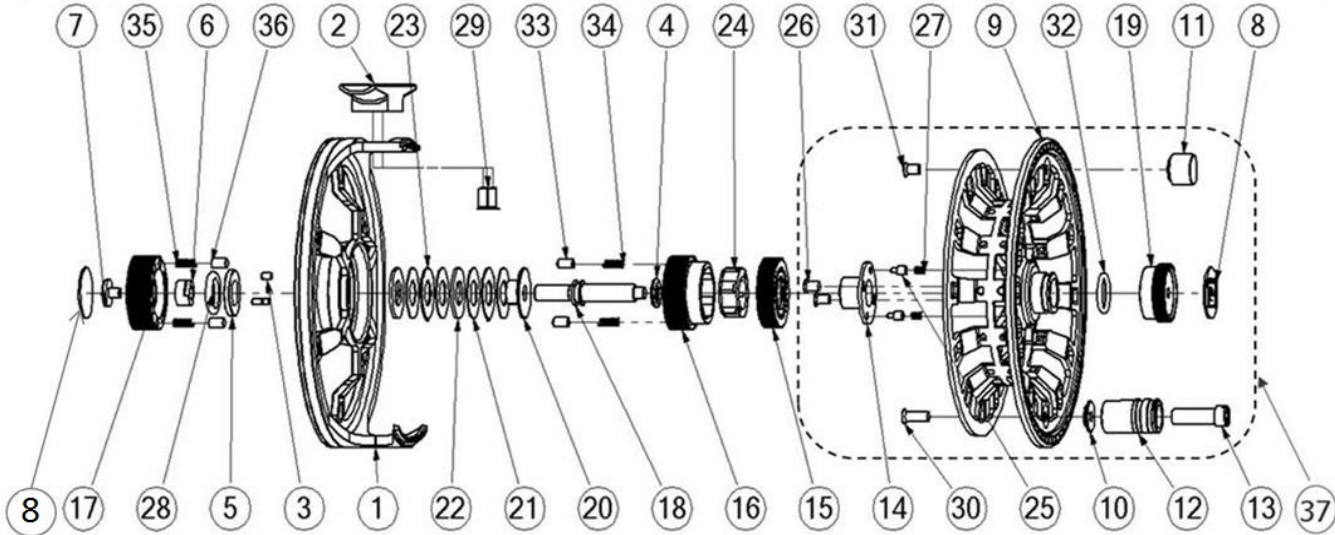

PARTS LIST FOR HARDY ULTRALITE MA DD 3000 / 5000 / 6000

| # | DESCRIPTION | QTY | PART NO. | | | HARDY STYLE NO. | | |
|----|---------------------------|-----|----------|---------|---------|-----------------|------|------|
| | | | 3000 | 5000 | 6000 | 3000 | 5000 | 6000 |
| 1 | Frame | 1 | 1389538 | 1389564 | 1389568 | N/A | N/A | N/A |
| 2 | Reelback | 1 | 1389539 | | | N/A | | |
| 3 | Push Pin | 3 | 1389540 | | | N/A | | |
| 4 | O-Ring | 1 | 1389541 | | | N/A | | |
| 5 | Push Plate | 1 | 1389542 | | | N/A | | |
| 6 | Threaded Spindle Locknut | 1 | 1389543 | | | N/A | | |
| 7 | Stop Screw | 1 | 1389544 | | | N/A | | |
| 8 | Hardy Badge | 2 | 1329272 | | | HREUN005SP9 | | |
| 9 | Spool | 1 | 1389545 | 1389565 | 1389569 | N/A | N/A | N/A |
| 10 | Handle Cup | 1 | 1389546 | | | N/A | | |
| 11 | Counter Balance | 1 | 1389547 | | | N/A | | |
| 12 | Handle Knob | 1 | 1389548 | | | N/A | | |
| 13 | Handle Wire | 1 | 1389549 | | | N/A | | |
| 14 | Top Hat Sleeve | 1 | 1389550 | | | N/A | | |
| 15 | Clutch Cover | 1 | 1389551 | | | N/A | | |
| 16 | Clutch Body | 1 | 1389552 | | | N/A | | |
| 17 | Regulator Knob | 1 | 1389553 | | | N/A | | |
| 18 | Spindle | 1 | 1389554 | 1389566 | | N/A | N/A | |
| 19 | Latch Nut | 1 | 1389555 | | | N/A | | |
| 20 | Spindle Bush | 1 | 1389556 | | | N/A | | |
| 21 | Brake Pad | 4 | 1389557 | | | N/A | | |
| 22 | Internal Key Washer | 2 | 1389558 | | | N/A | | |
| 23 | External Key Washer | 2 | 1389559 | | | N/A | | |
| 24 | One Way Clutch | 1 | 1329023 | | | HEUD010SP08 | | |
| 25 | Spool Click Pin | 2 | 1329245 | | | HREUN005SP19 | | |
| 26 | Sleeve Screw | 2 | 1389560 | | | N/A | | |
| 27 | Spool Click Spring | 2 | 1329244 | | | HREUN005SP18 | | |
| 28 | Push O-Ring | 1 | 1329263 | | | HREUN005SP35 | | |
| 29 | Reel-back Screw | 2 | 1329026 | | | HEUD010SP11 | | |
| 30 | Handle Screw | 1 | 1329236 | | | HREUN005SP10 | | |
| 31 | Balance Screw | 1 | 1329241 | | | HREUN005SP15 | | |
| 32 | Latch O-Ring | 1 | 1329024 | | | HEUD010SP09 | | |
| 33 | Drag Click Pin (POM) | 2 | 1389561 | | | N/A | | |
| 34 | Drag Click Spring (0.25T) | 2 | 1389562 | | | N/A | | |
| 35 | Drag Click Spring | 2 | 1329256 | | | HREUN005SP29 | | |
| 36 | Drag Click Pin | 2 | 1329258 | | | HREUN005SP30 | | |
| 37 | Spare Spool | 1 | 1371071 | 1371072 | 1371073 | N/A | N/A | N/A |